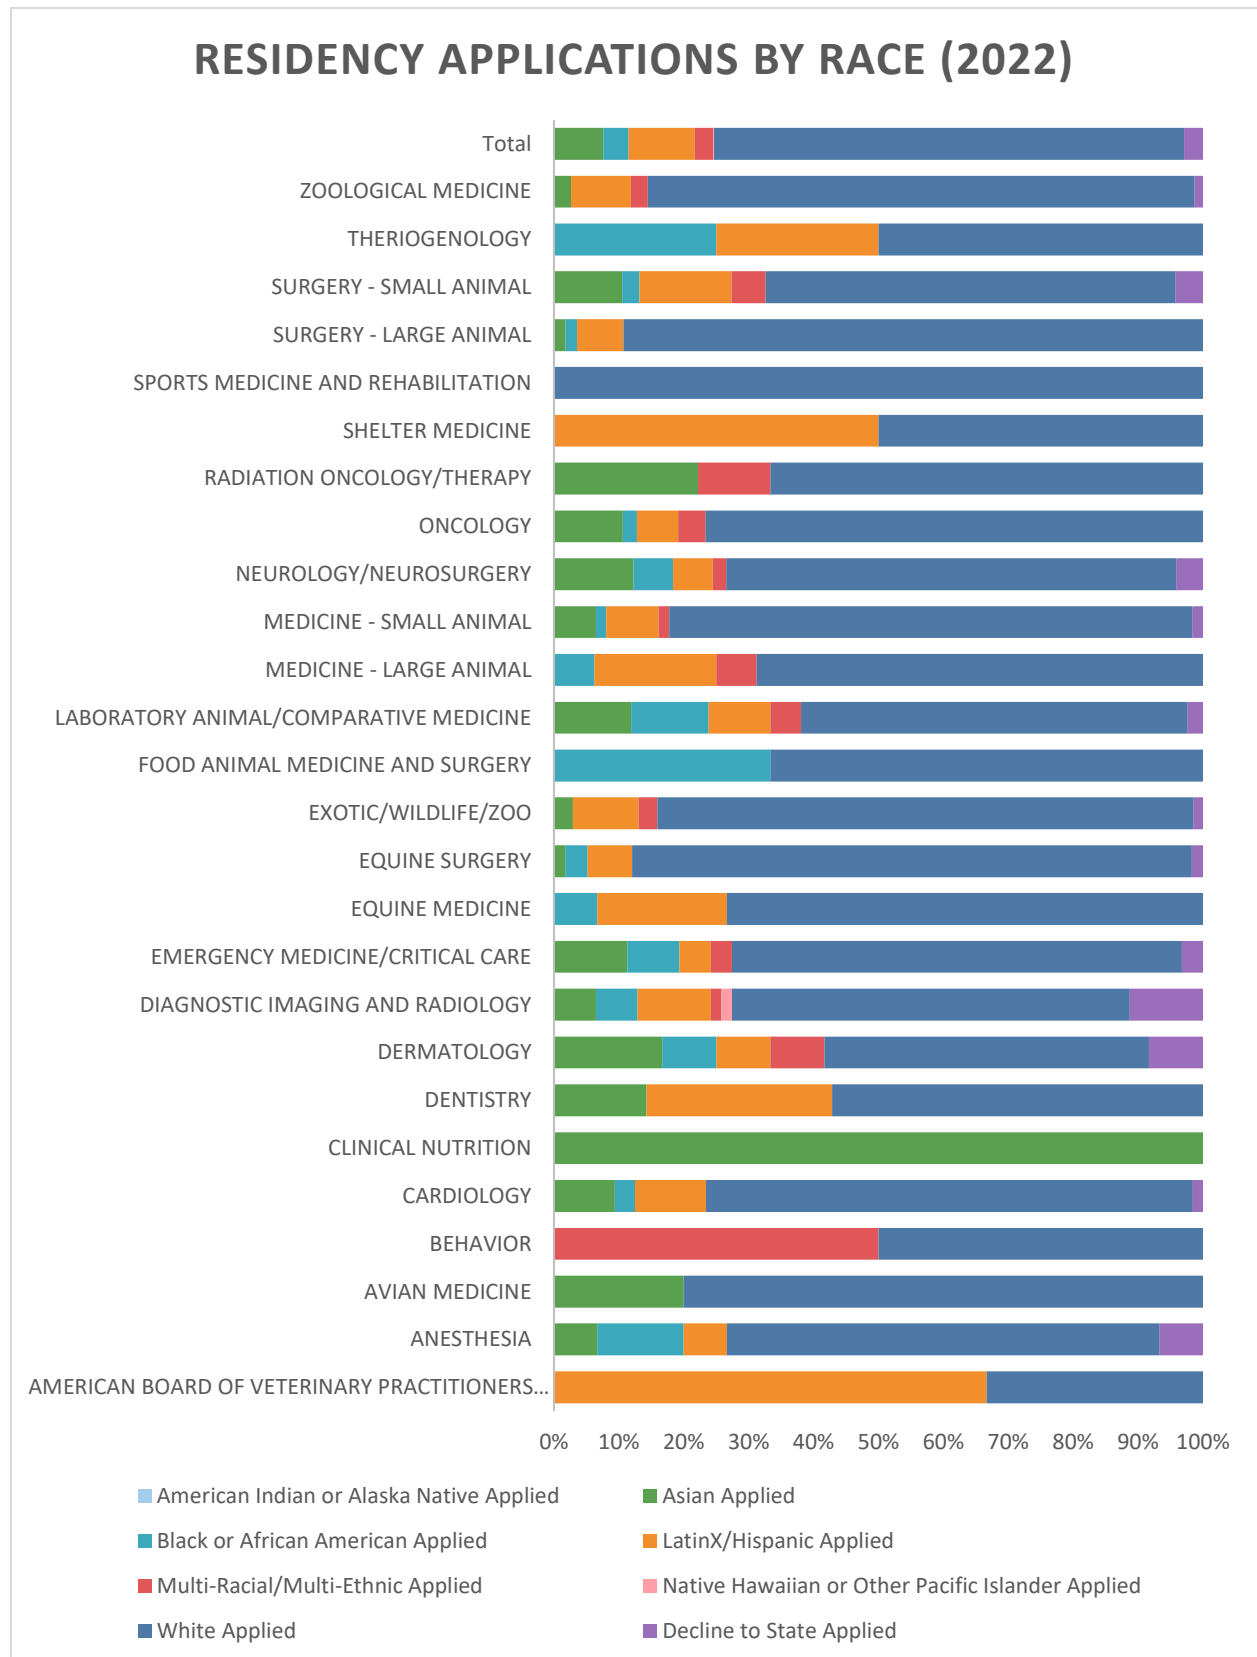

2022 VIRMP data demonstrating internship applicants by gender to specific programs

2022 VIRMP data demonstrating internship matches by gender

2022 VIRMP data demonstrating resident applicants by gender to specific programs

2022 VIRMP data showing residency matches by gender

2022 VIRMP data showing internship applicants by race and the program to which they were applying

2022 VIRMP data showing intern matches by race and the program with which they matched

2022 VIRMP data showing resident applicants by race and the program to which they applied

2022 VIRMP data showing resident applicants by race and the program with which they matched