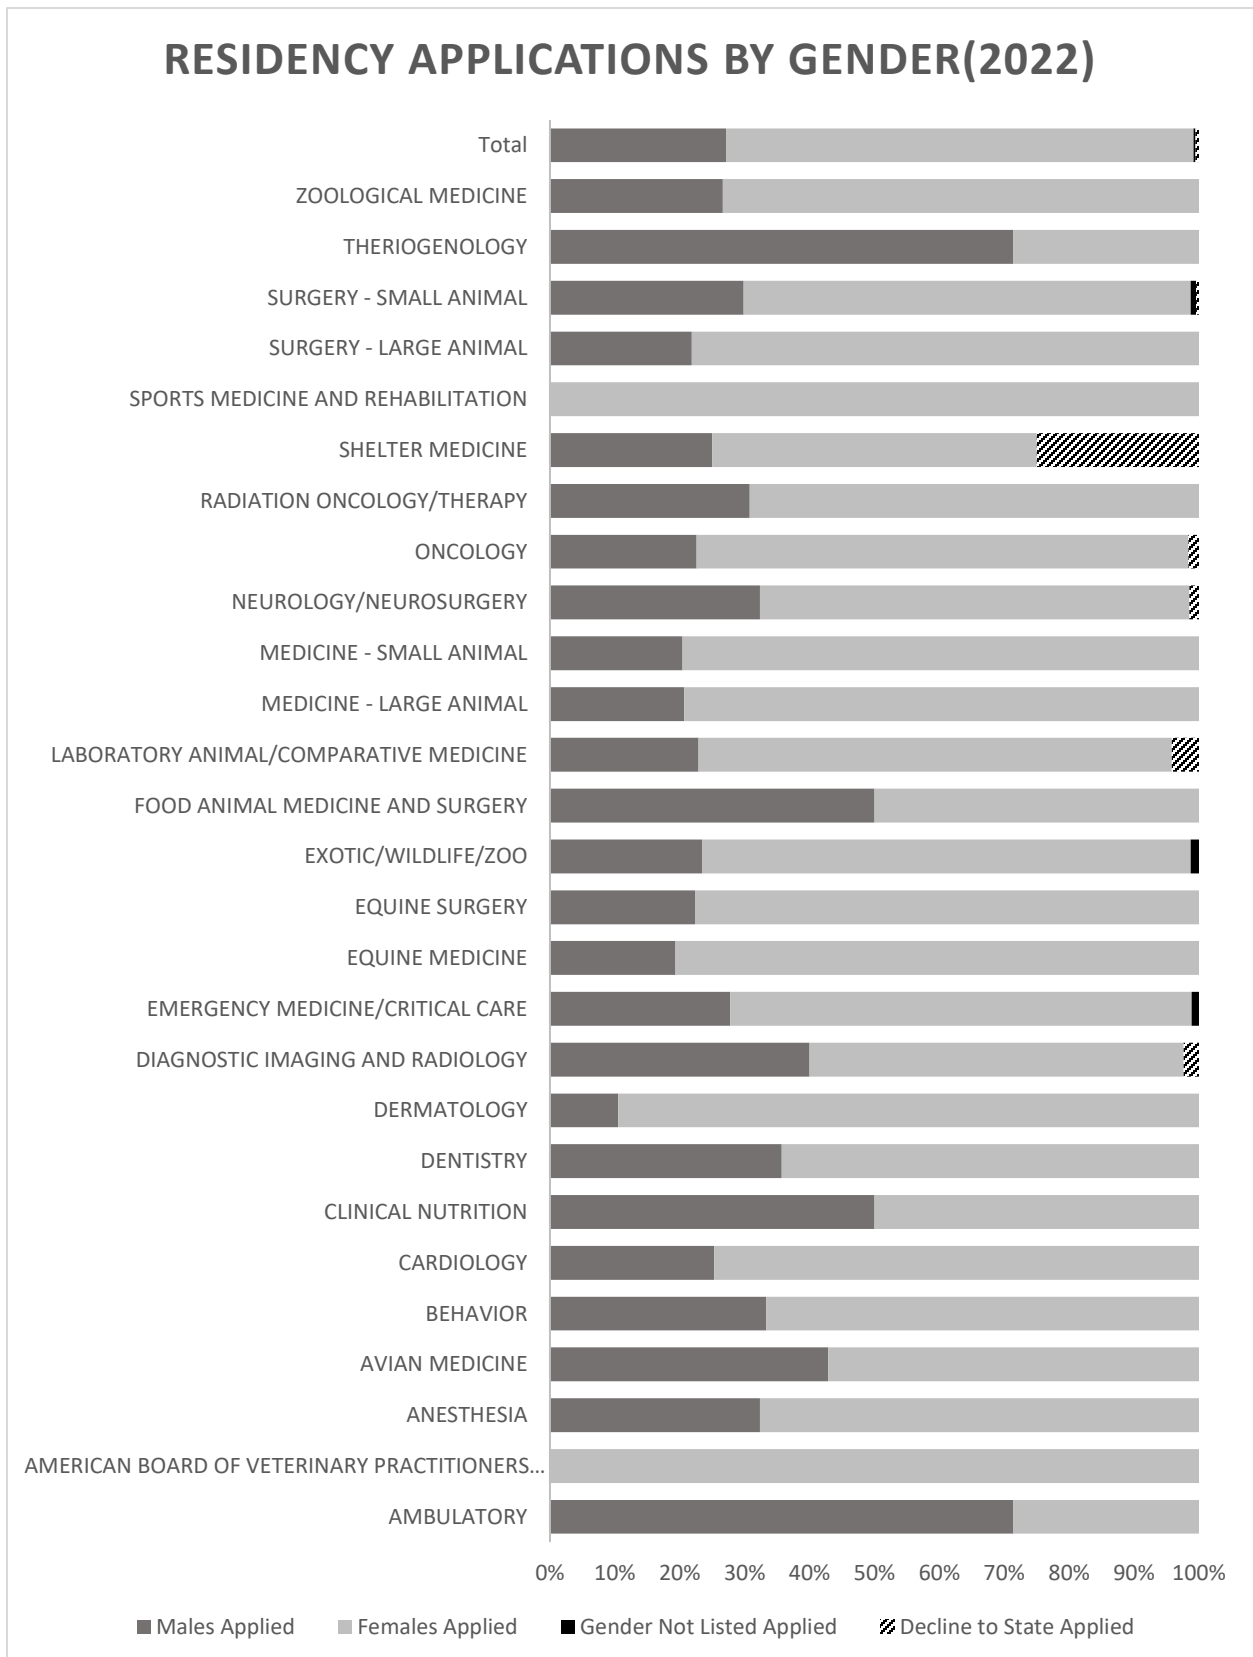

2022 VIRMP data demonstrating internship applicants by gender to specific programs

2022 VIRMP data demonstrating internship matches by gender

2022 VIRMP data demonstrating resident applicants by gender to specific programs

2022 VIRMP data showing residency matches by gender

2022 VIRMP data showing internship applicants by race and the program to which they were applying

2022 VIRMP data showing intern matches by race and the program with which they matched

2022 VIRMP data showing resident applicants by race and the program to which they applied

2022 VIRMP data showing resident applicants by race and the program with which they matched