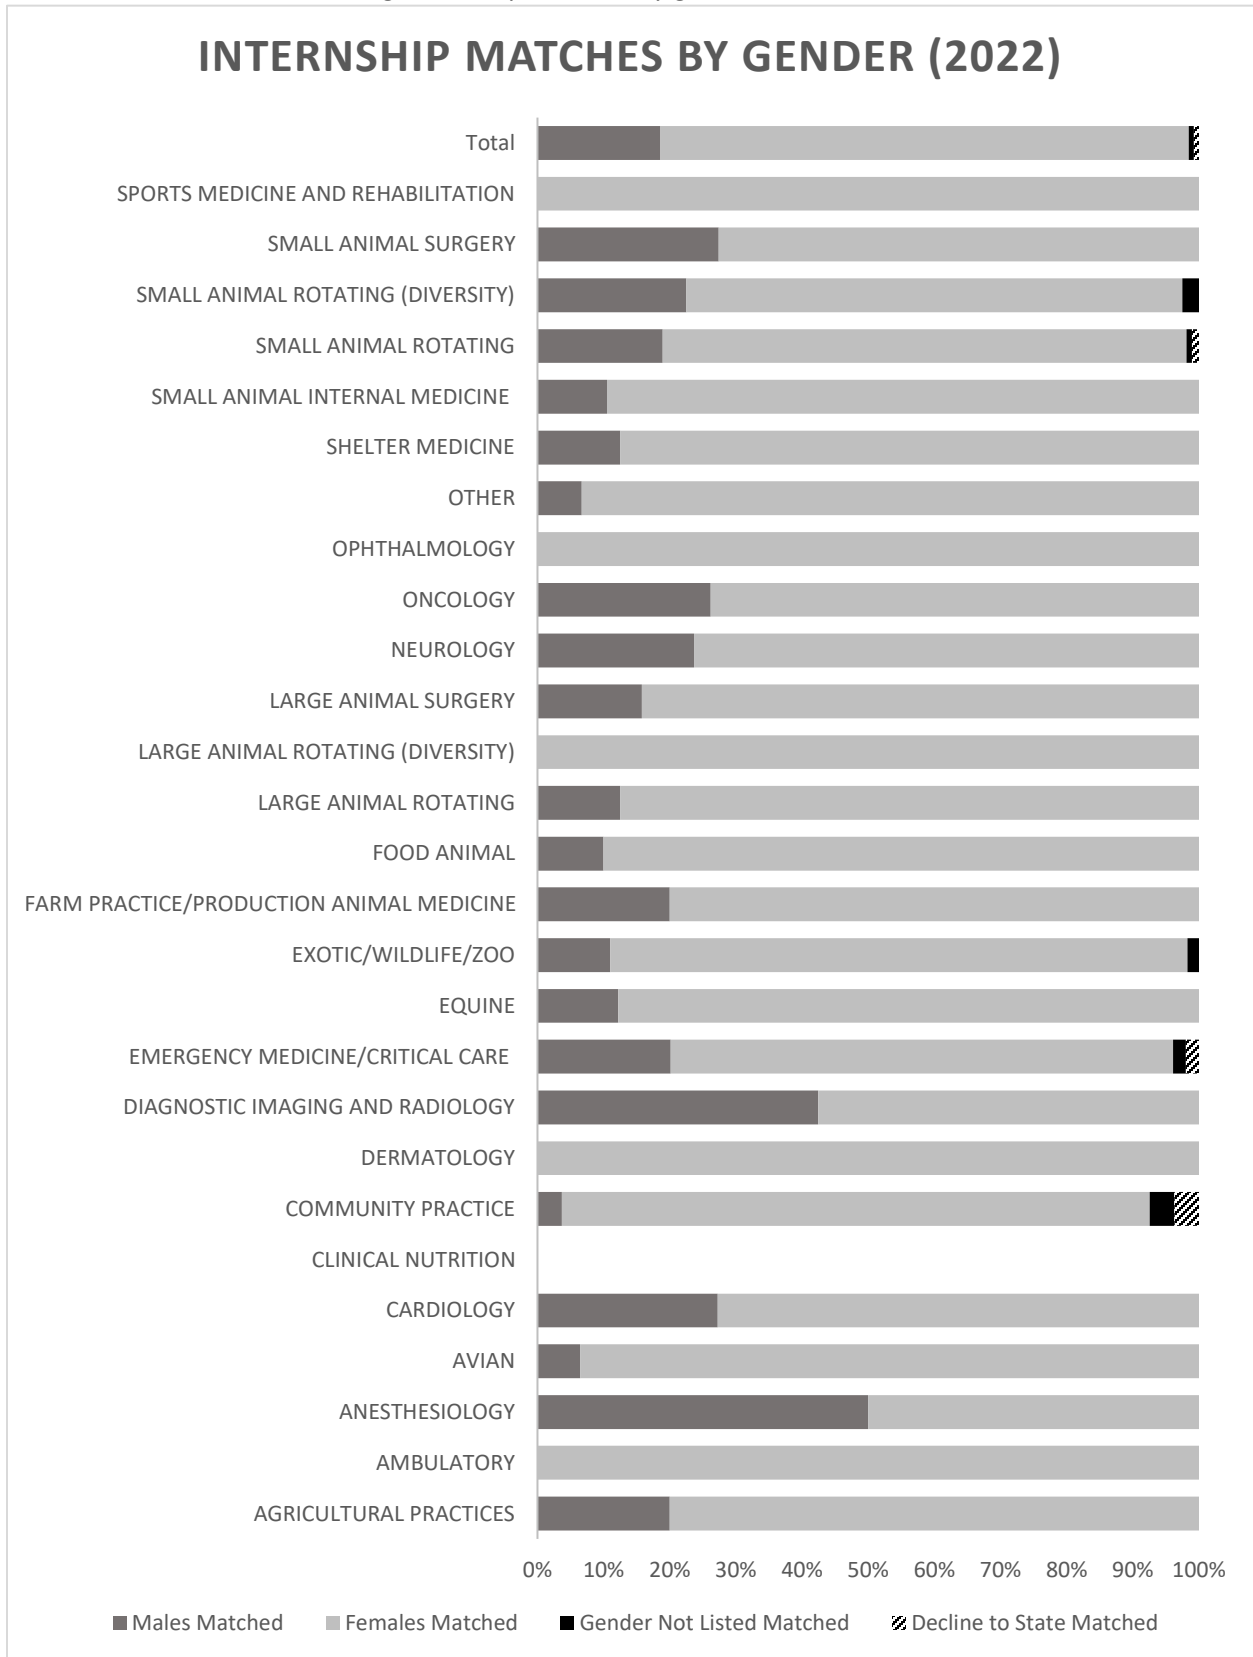

2022 VIRMP data demonstrating internship applicants by gender to specific programs

2022 VIRMP data demonstrating internship matches by gender

2022 VIRMP data demonstrating resident applicants by gender to specific programs

2022 VIRMP data showing residency matches by gender

2022 VIRMP data showing internship applicants by race and the program to which they were applying

2022 VIRMP data showing intern matches by race and the program with which they matched

2022 VIRMP data showing resident applicants by race and the program to which they applied

2022 VIRMP data showing resident applicants by race and the program with which they matched