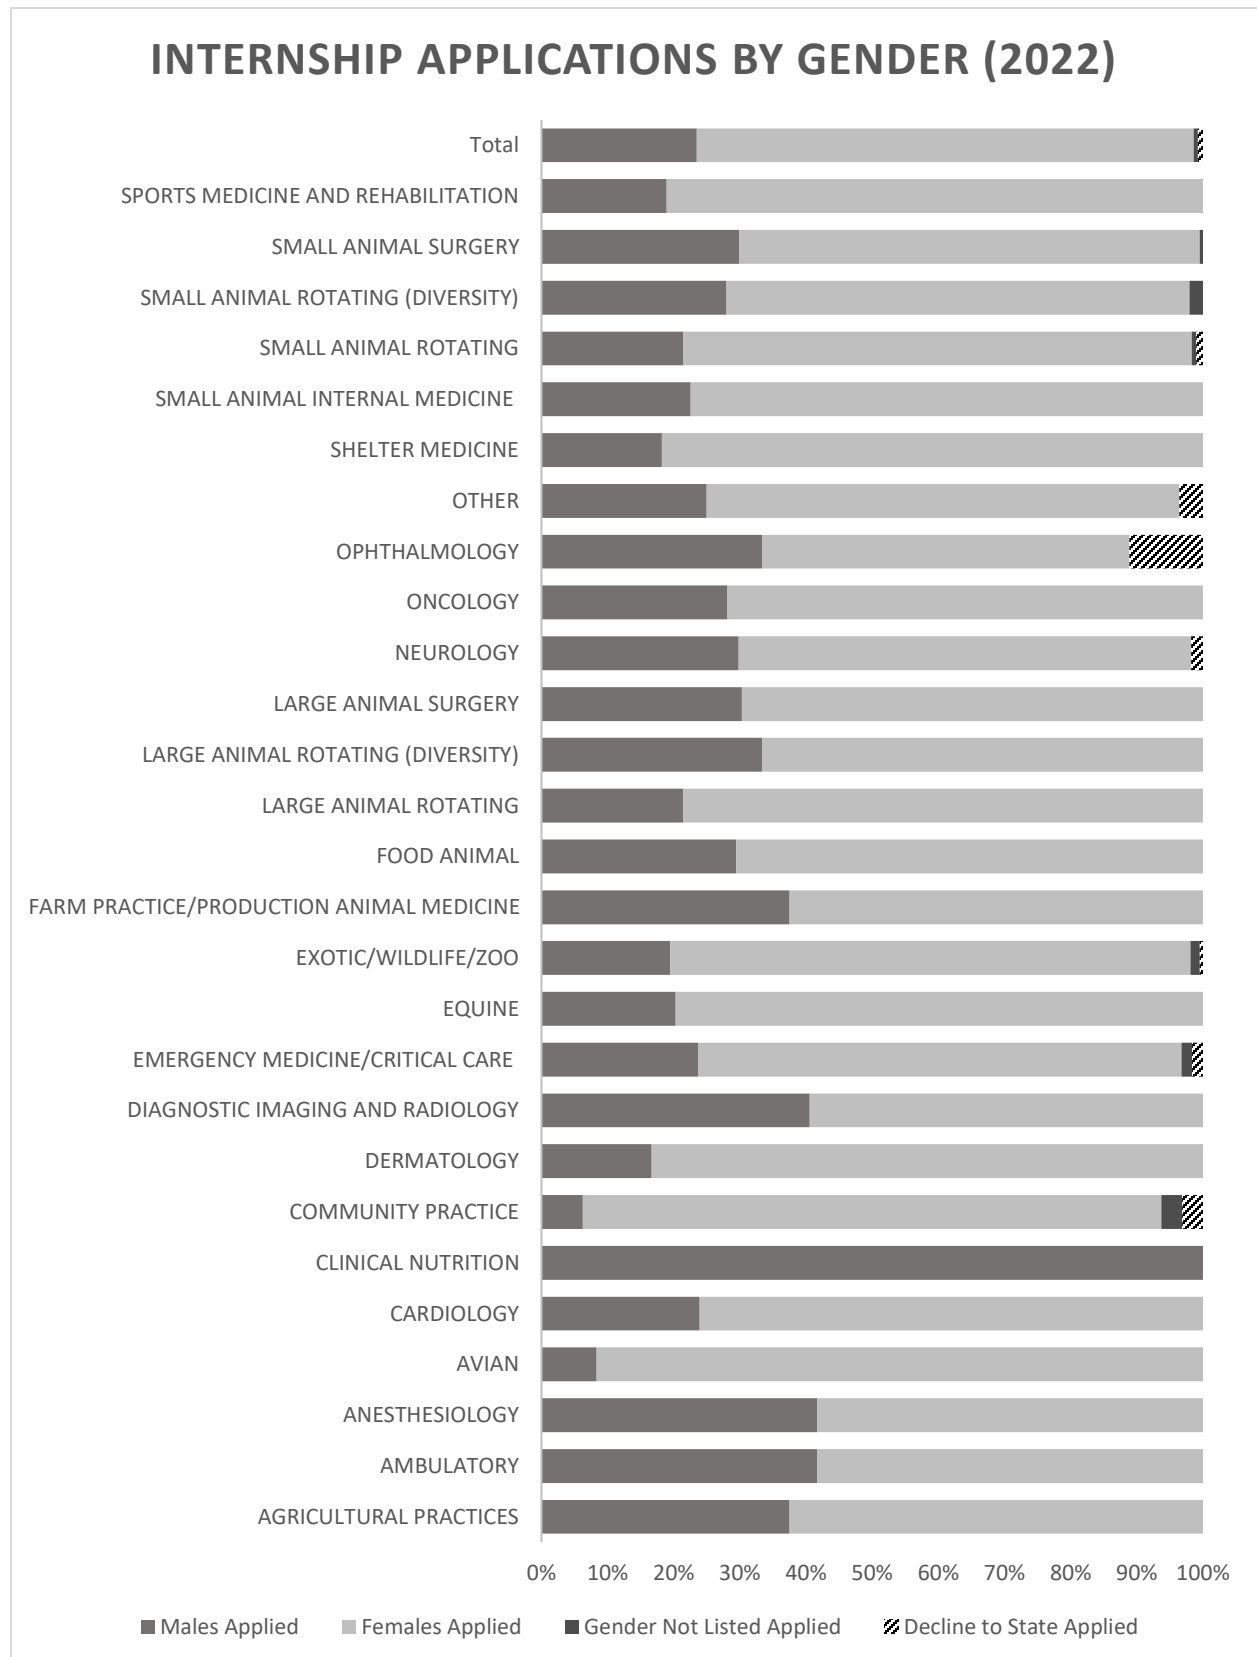

2022 VIRMP data demonstrating internship applicants by gender to specific programs

2022 VIRMP data demonstrating internship matches by gender

2022 VIRMP data demonstrating resident applicants by gender to specific programs

2022 VIRMP data showing residency matches by gender

2022 VIRMP data showing internship applicants by race and the program to which they were applying

2022 VIRMP data showing intern matches by race and the program with which they matched

2022 VIRMP data showing resident applicants by race and the program to which they applied

2022 VIRMP data showing resident applicants by race and the program with which they matched