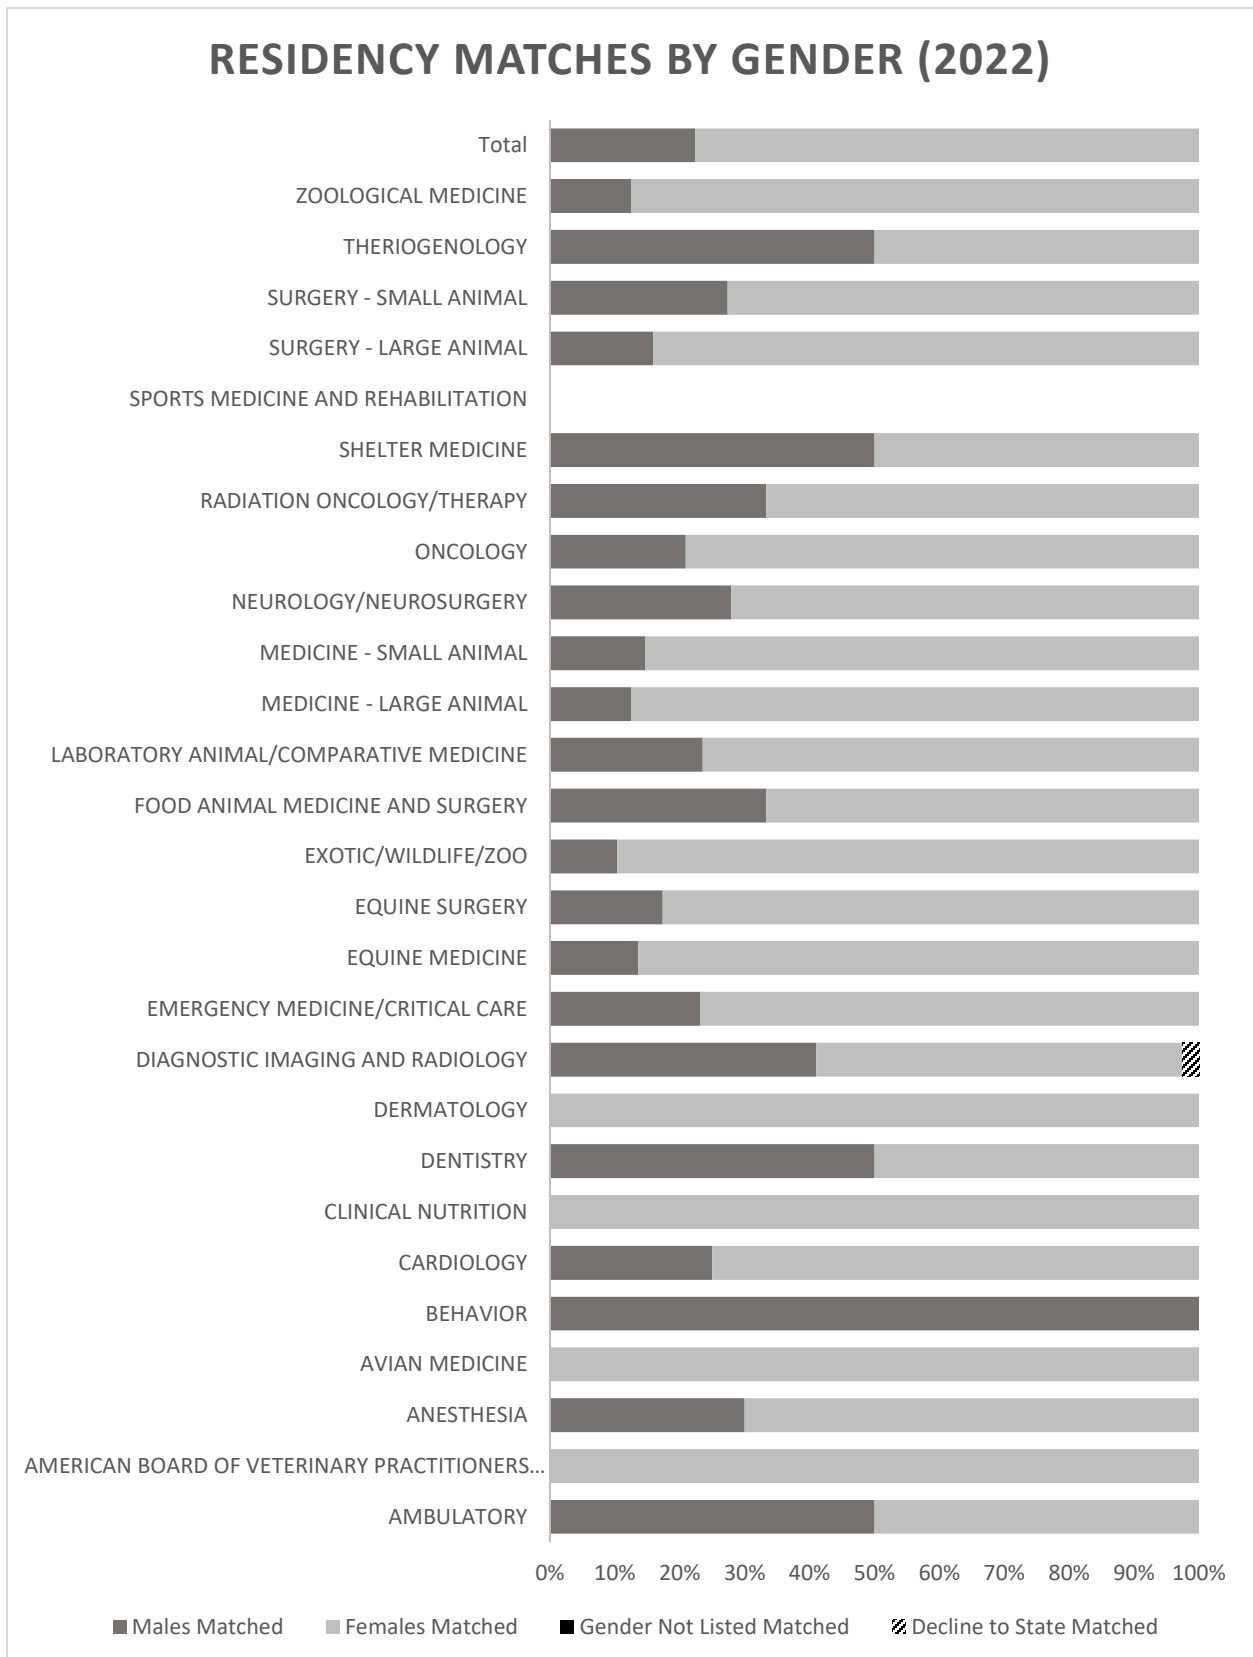

2022 VIRMP data demonstrating internship applicants by gender to specific programs

2022 VIRMP data demonstrating internship matches by gender

2022 VIRMP data demonstrating resident applicants by gender to specific programs

2022 VIRMP data showing residency matches by gender

2022 VIRMP data showing internship applicants by race and the program to which they were applying

2022 VIRMP data showing intern matches by race and the program with which they matched

2022 VIRMP data showing resident applicants by race and the program to which they applied

2022 VIRMP data showing resident applicants by race and the program with which they matched