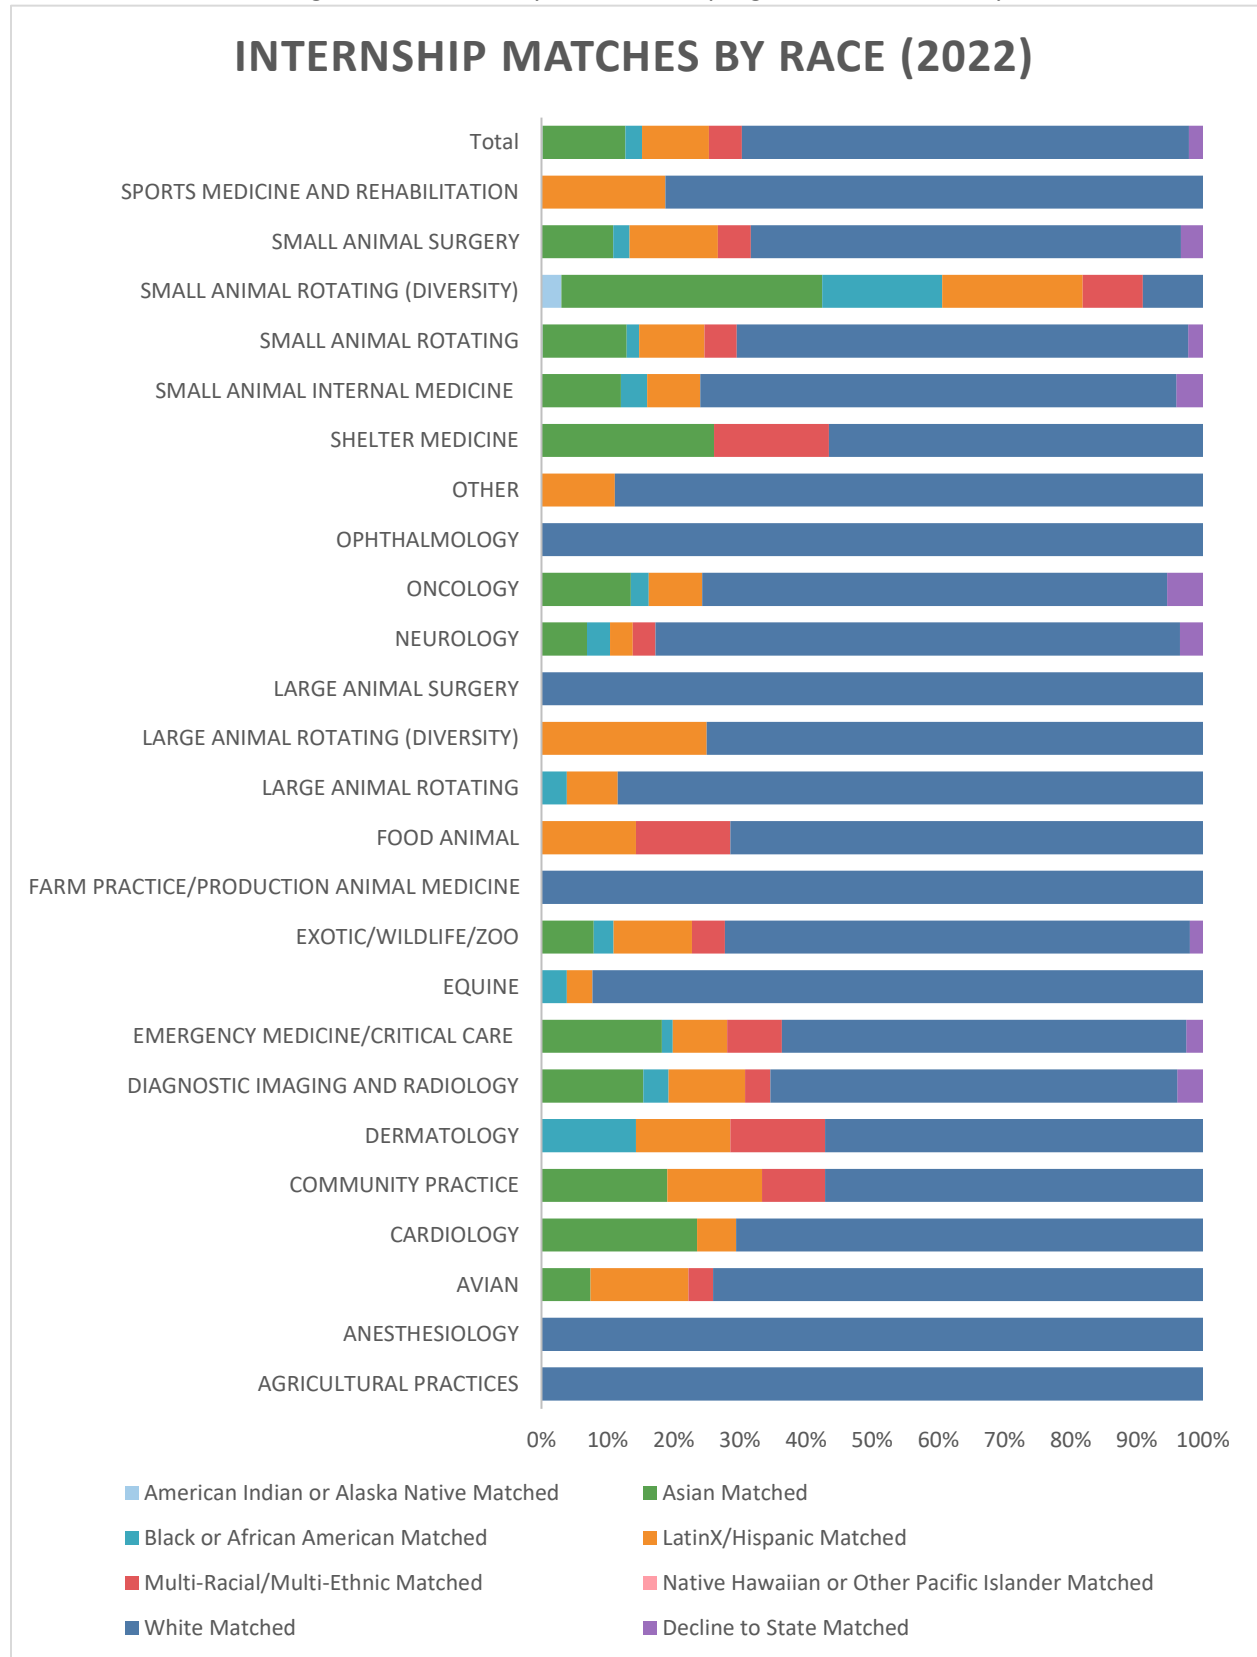

2022 VIRMP data demonstrating internship applicants by gender to specific programs

2022 VIRMP data demonstrating internship matches by gender

2022 VIRMP data demonstrating resident applicants by gender to specific programs

2022 VIRMP data showing residency matches by gender

2022 VIRMP data showing internship applicants by race and the program to which they were applying

2022 VIRMP data showing intern matches by race and the program with which they matched

2022 VIRMP data showing resident applicants by race and the program to which they applied

2022 VIRMP data showing resident applicants by race and the program with which they matched