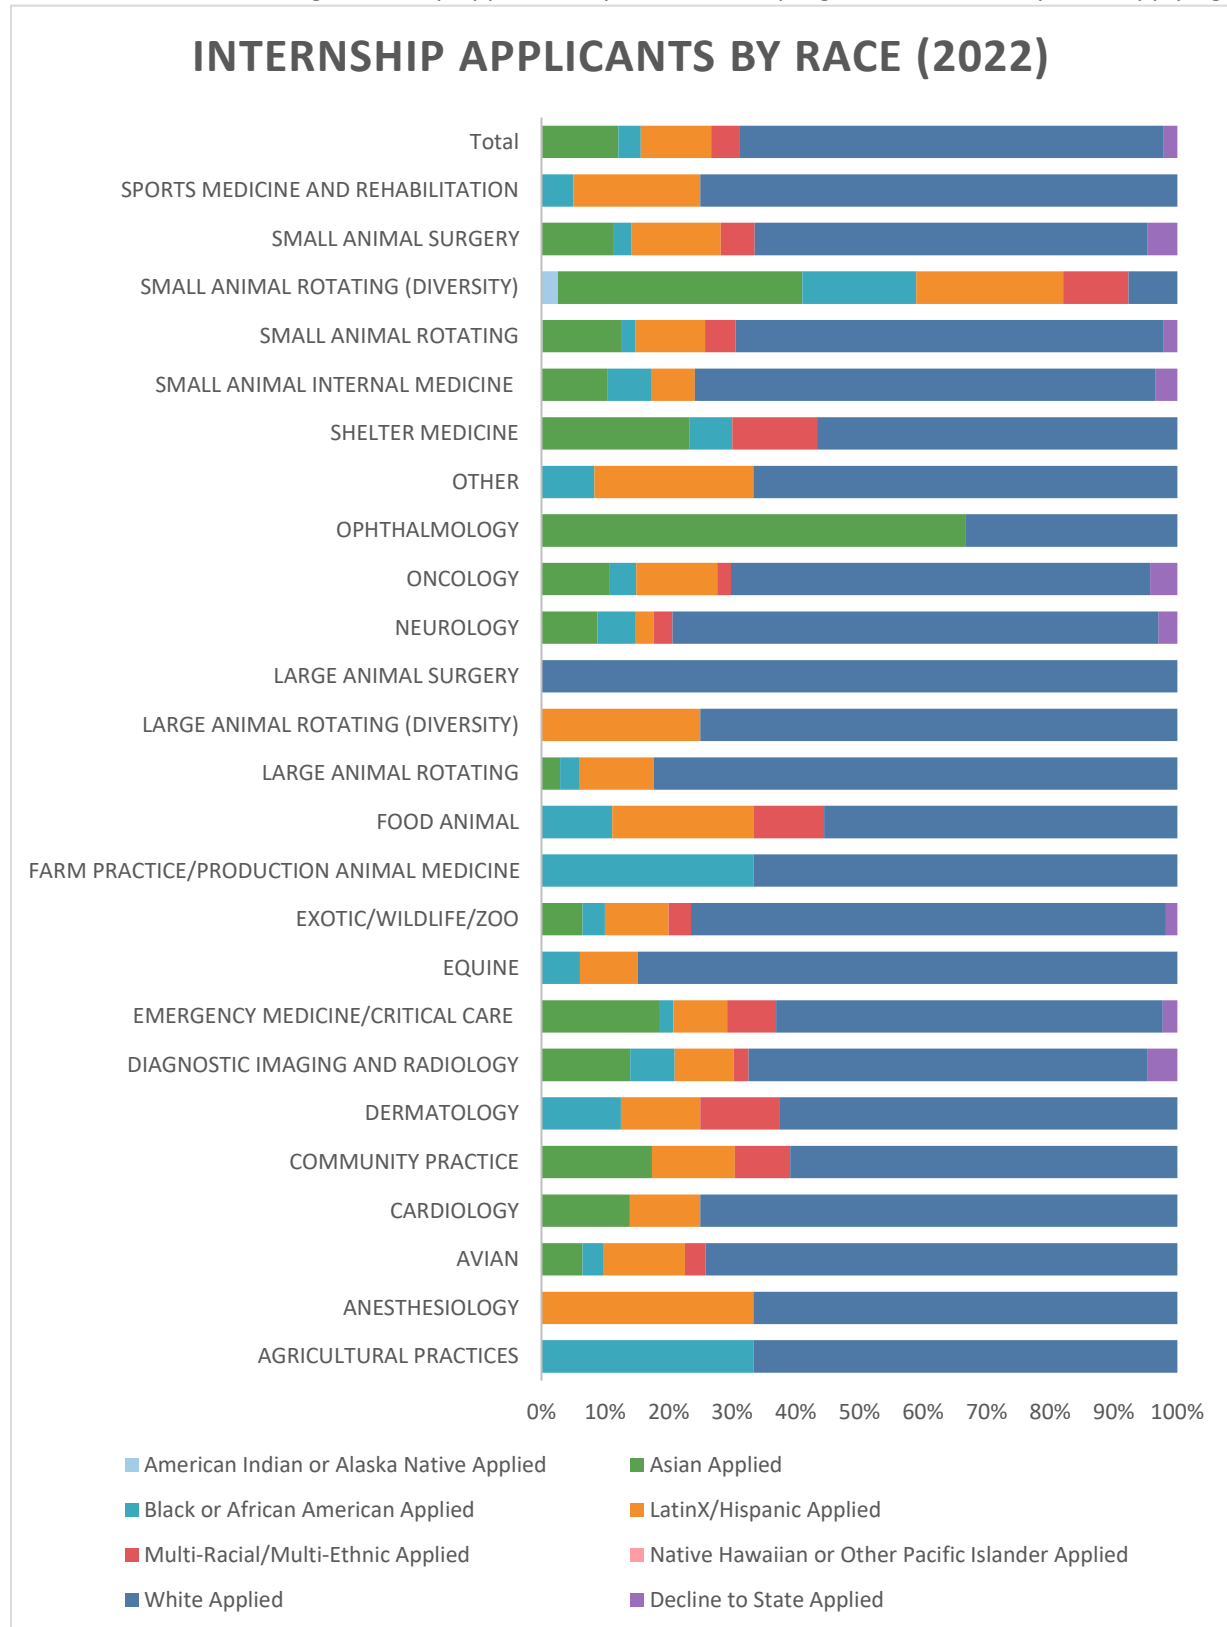

2022 VIRMP data demonstrating internship applicants by gender to specific programs

2022 VIRMP data demonstrating internship matches by gender

2022 VIRMP data demonstrating resident applicants by gender to specific programs

2022 VIRMP data showing residency matches by gender

2022 VIRMP data showing internship applicants by race and the program to which they were applying

2022 VIRMP data showing intern matches by race and the program with which they matched

2022 VIRMP data showing resident applicants by race and the program to which they applied

2022 VIRMP data showing resident applicants by race and the program with which they matched